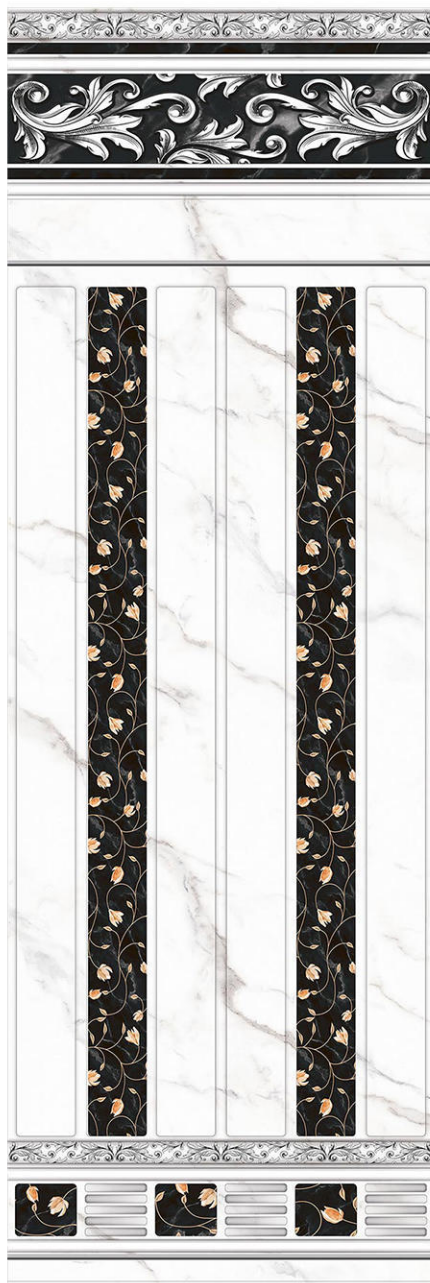

Floor tile

Size: 30×90

Glaze type: trans

Mould type: Rough

Napoli 001