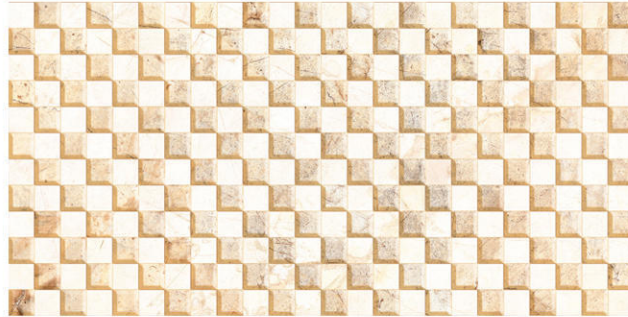

*Mould type: Rough*

Napoli 001

*Wall tile*

*Size: 30×60*

*Glaze type: Trans*

*Mould type: Smooth*

*Mould type (decor3): Rough*

Decor 3