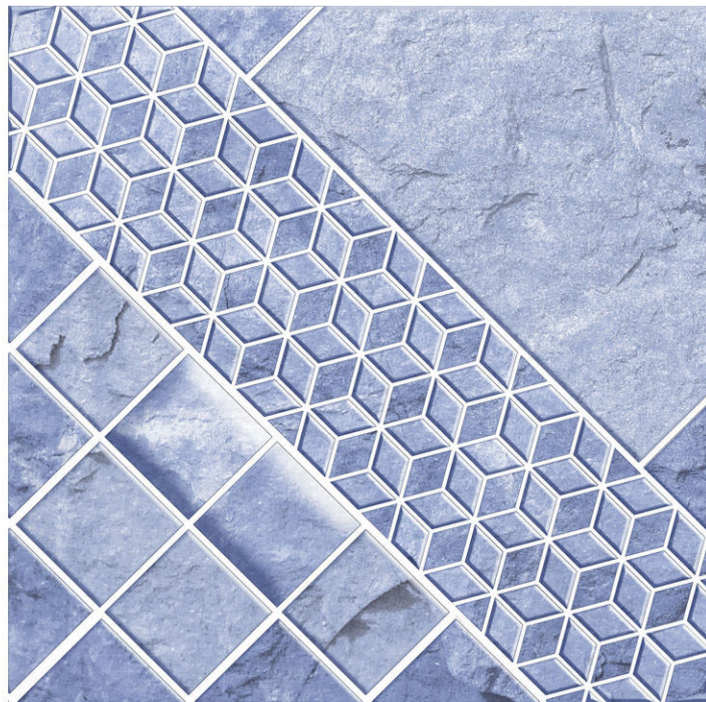

Floor tile

Size: 30×30

Glaze type: Trans

Mould type: Rough

Vida 004