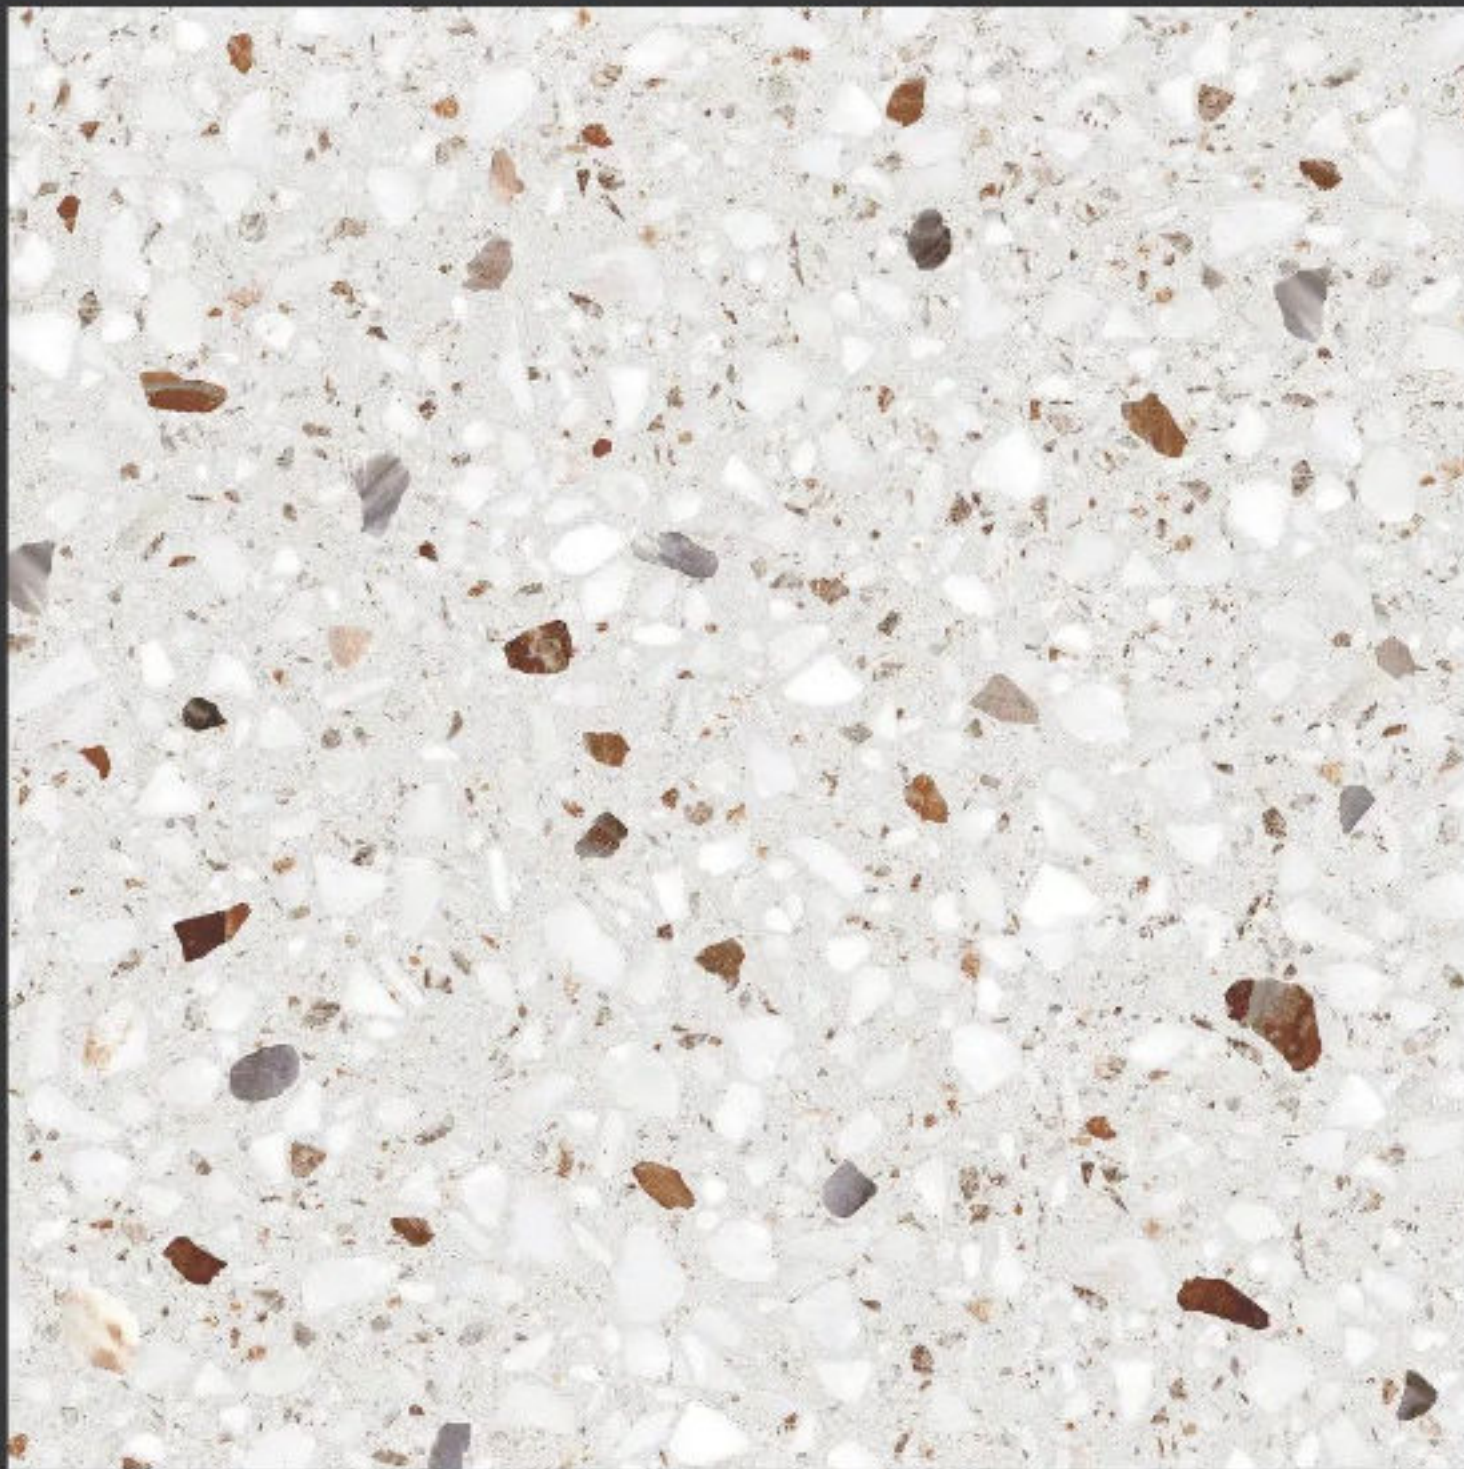

Ceramic

White Body

Glaz Gloss

Calibrated

Flat

Thickness 11m

60x60

HARVEY