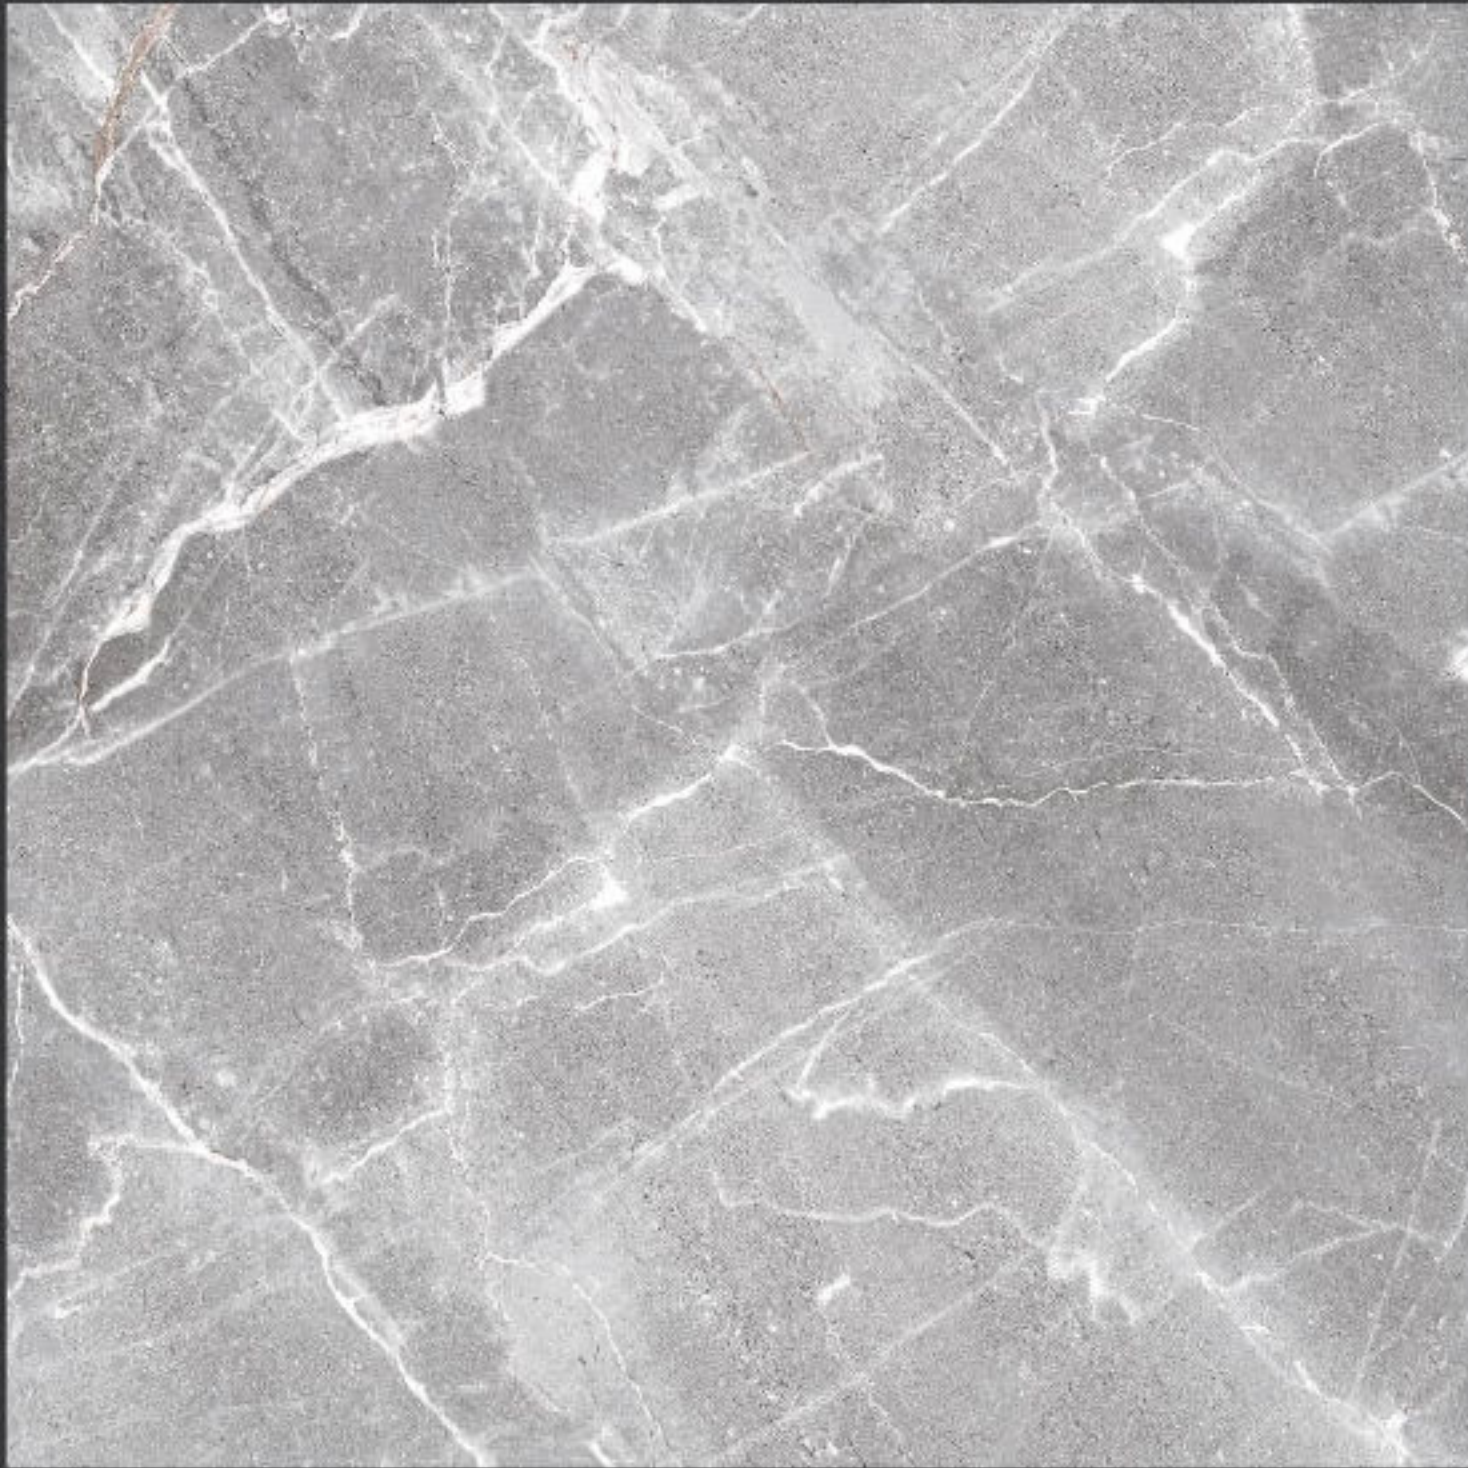

Ceramic

White Body

Glaz Gloss

Calibrated

Flat

Thickness 11m

60x60

MANOUEL LIGHT GRAY