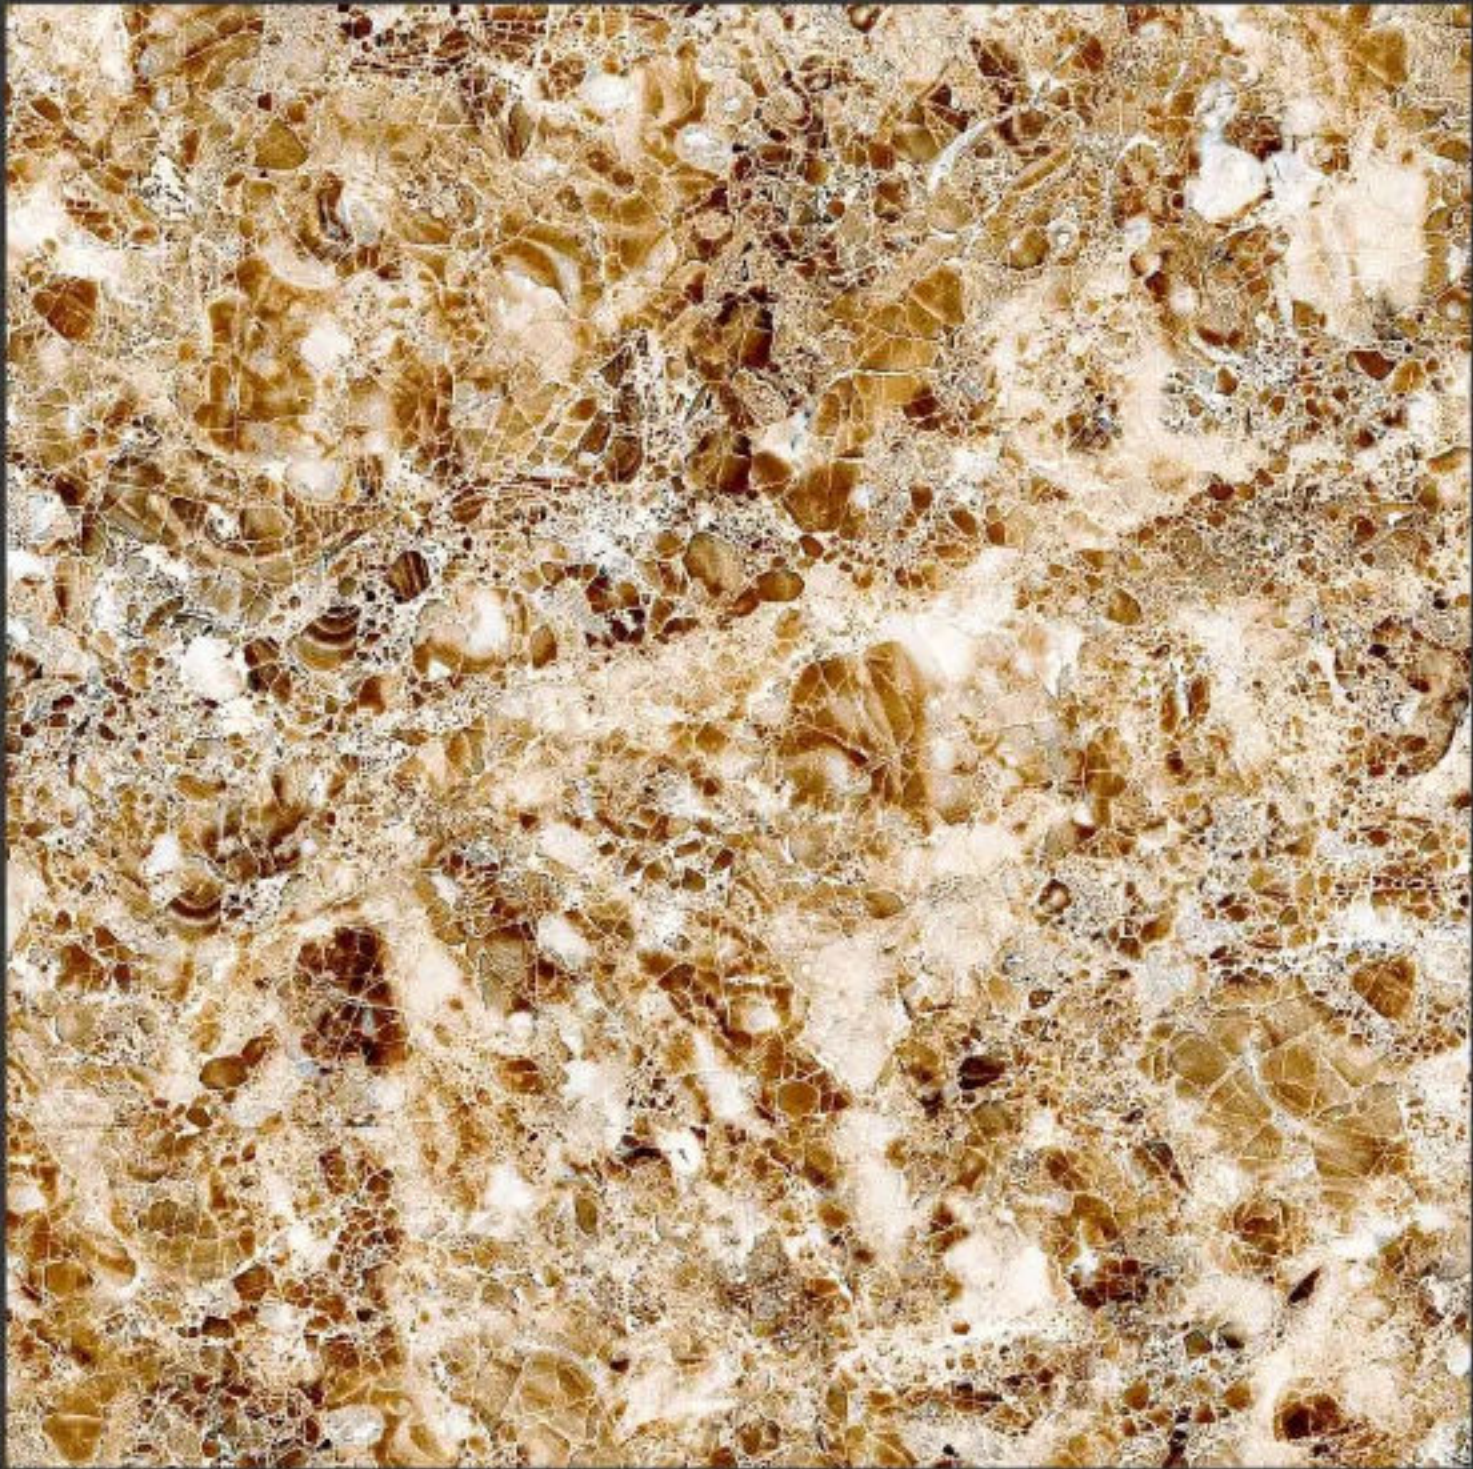

Calibrated

Flat

Thickness 11m

60x60

ABTIN CREAM

ABTIN BROWN

Ceramic

White Body