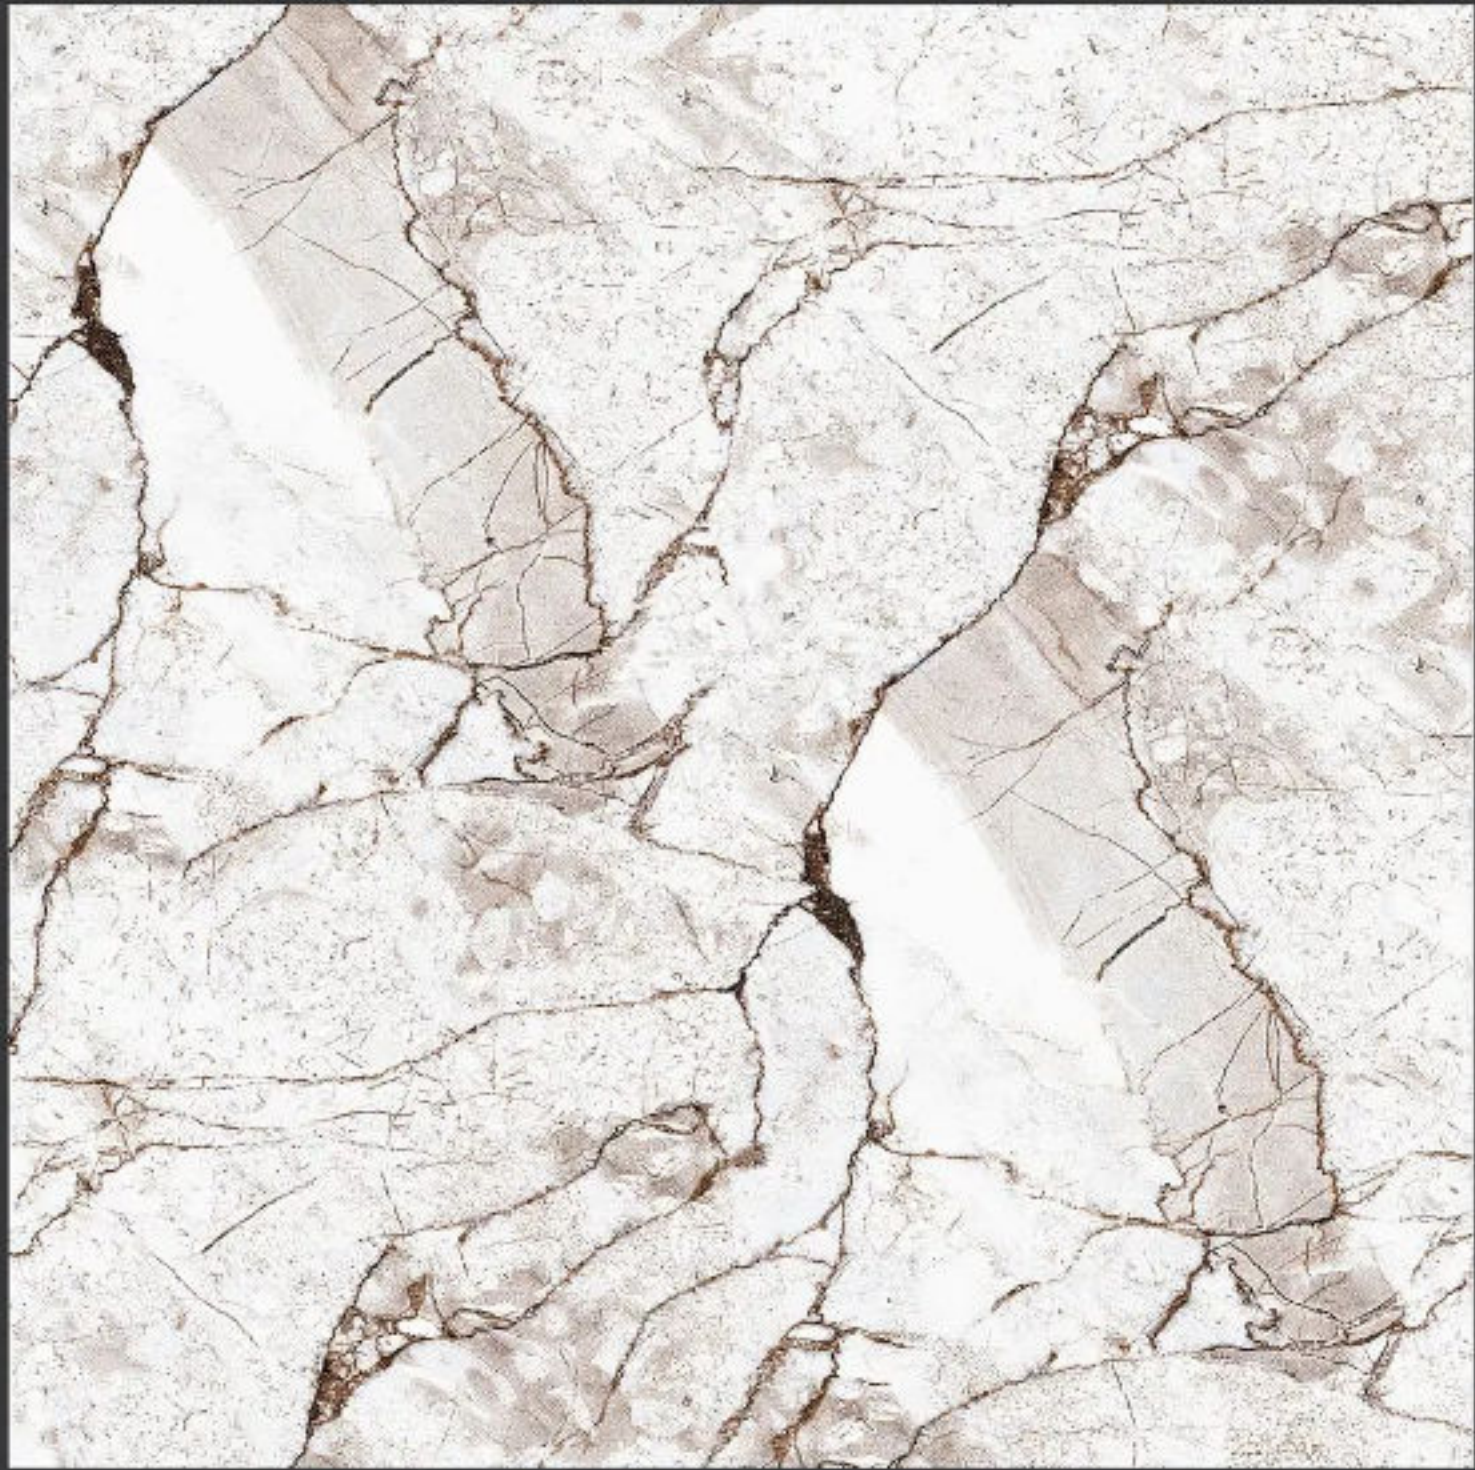

Ceramic

White Body

Glaz Gloss

Calibrated

Flat

Thickness 11m

60x60

LINA GRAY