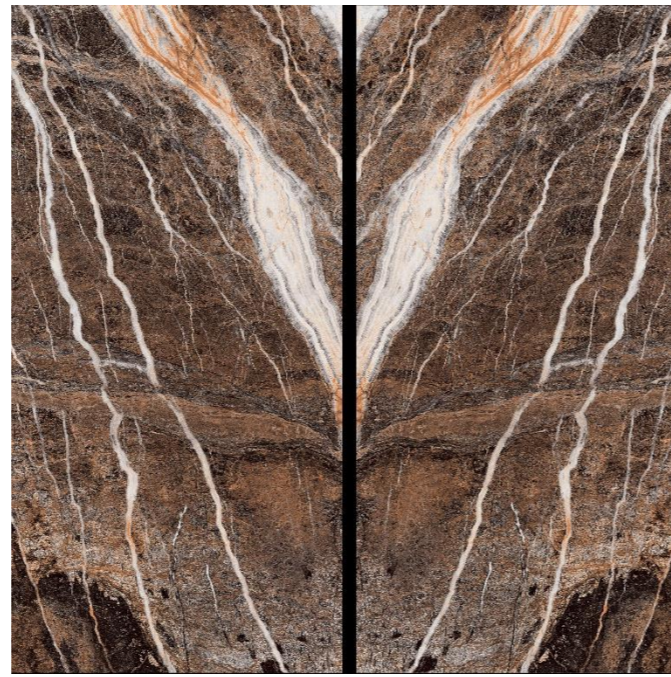

SANLI (BROWN)

Nano Polish

Stone Collection

600*120