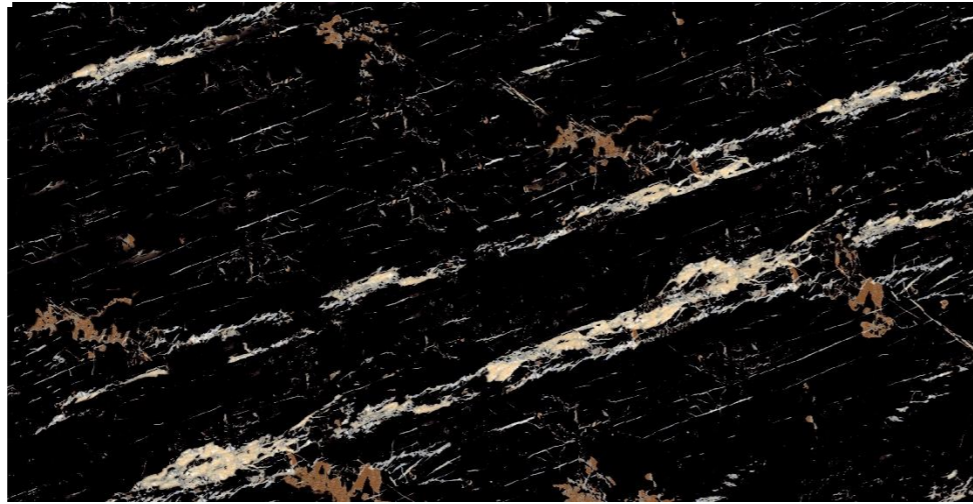

PORTORO

Nano Polish

Stone Collection

80*80- 60*120