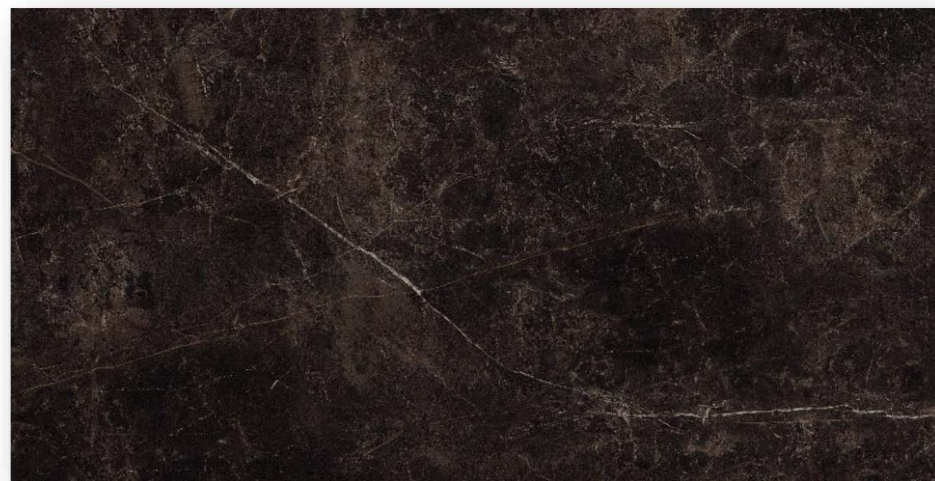

BRIGHTON

Nano Polish

Stone Collection

80*80- 60*120