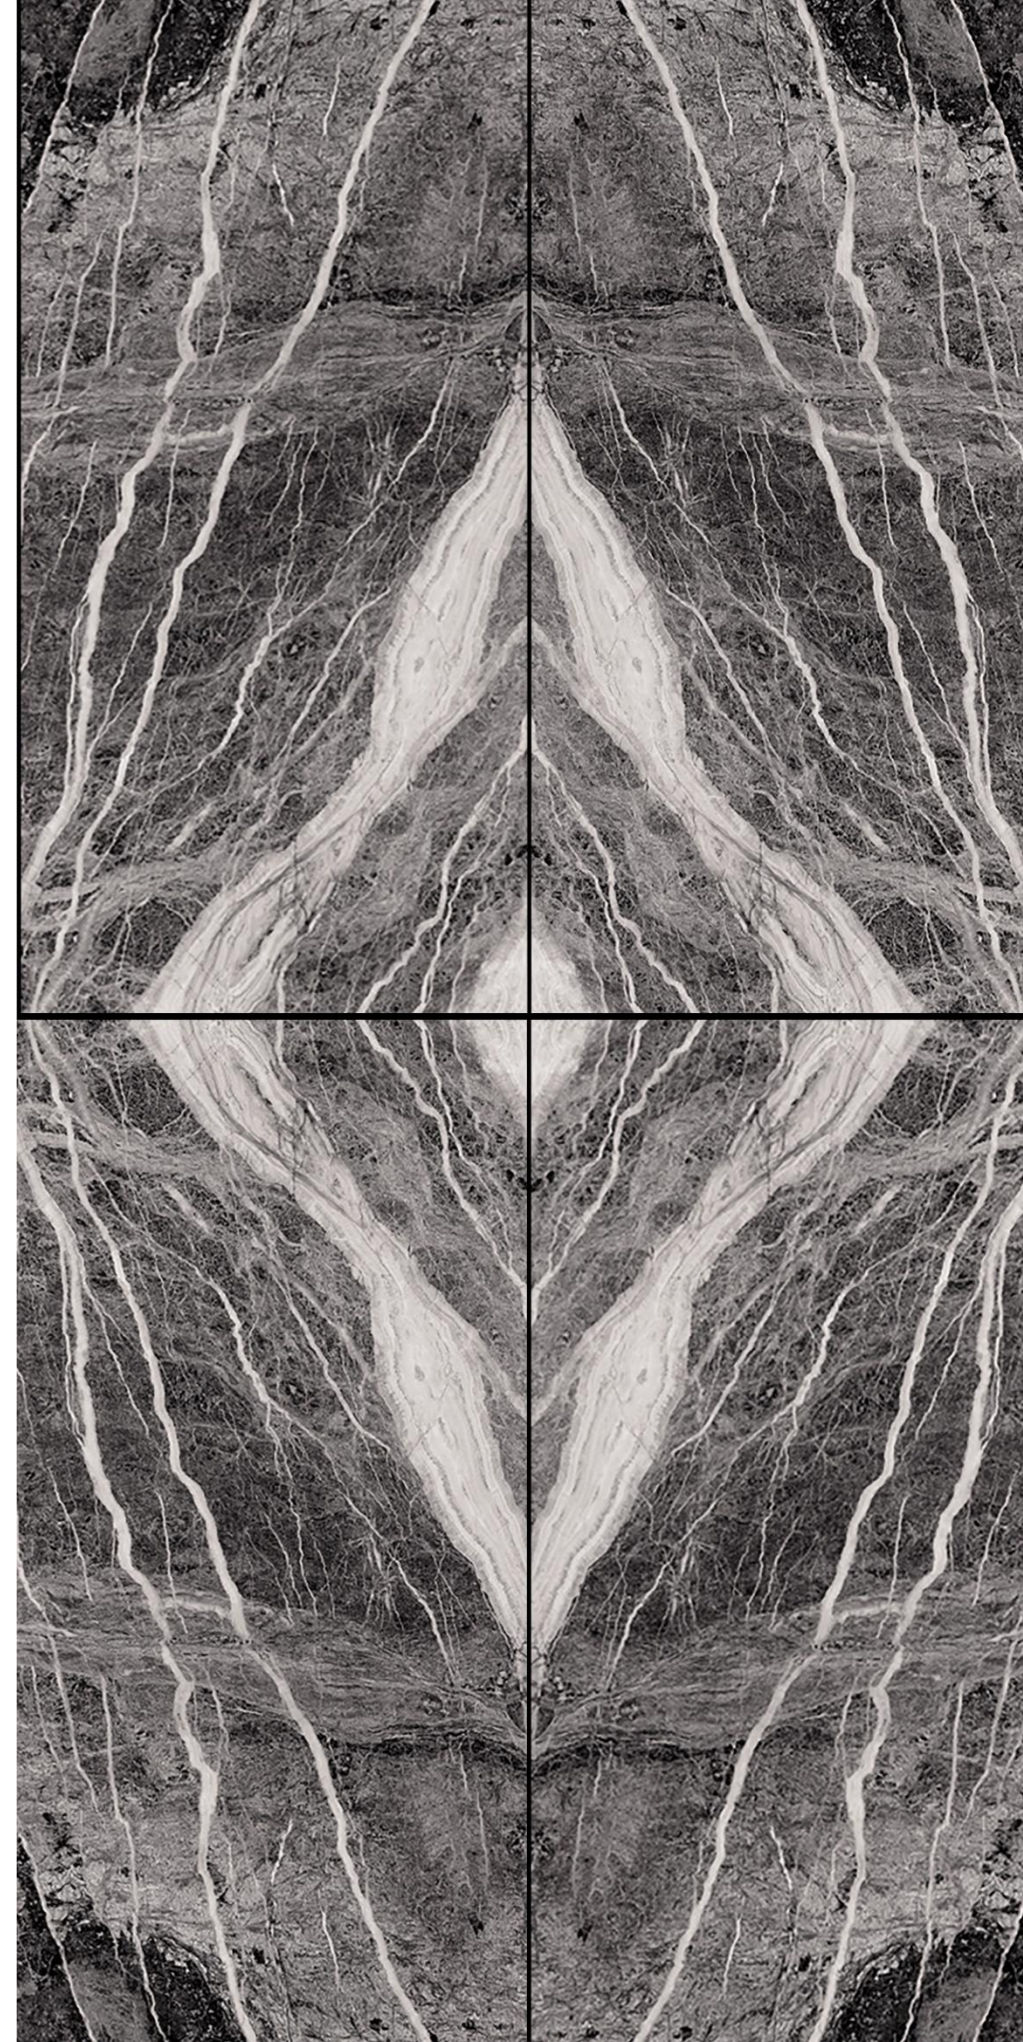

Nano Polish

Stone Collection

600*120

SANLI (BLACK)

Nano Polish

Stone Collection

600*120

SUNDIAL