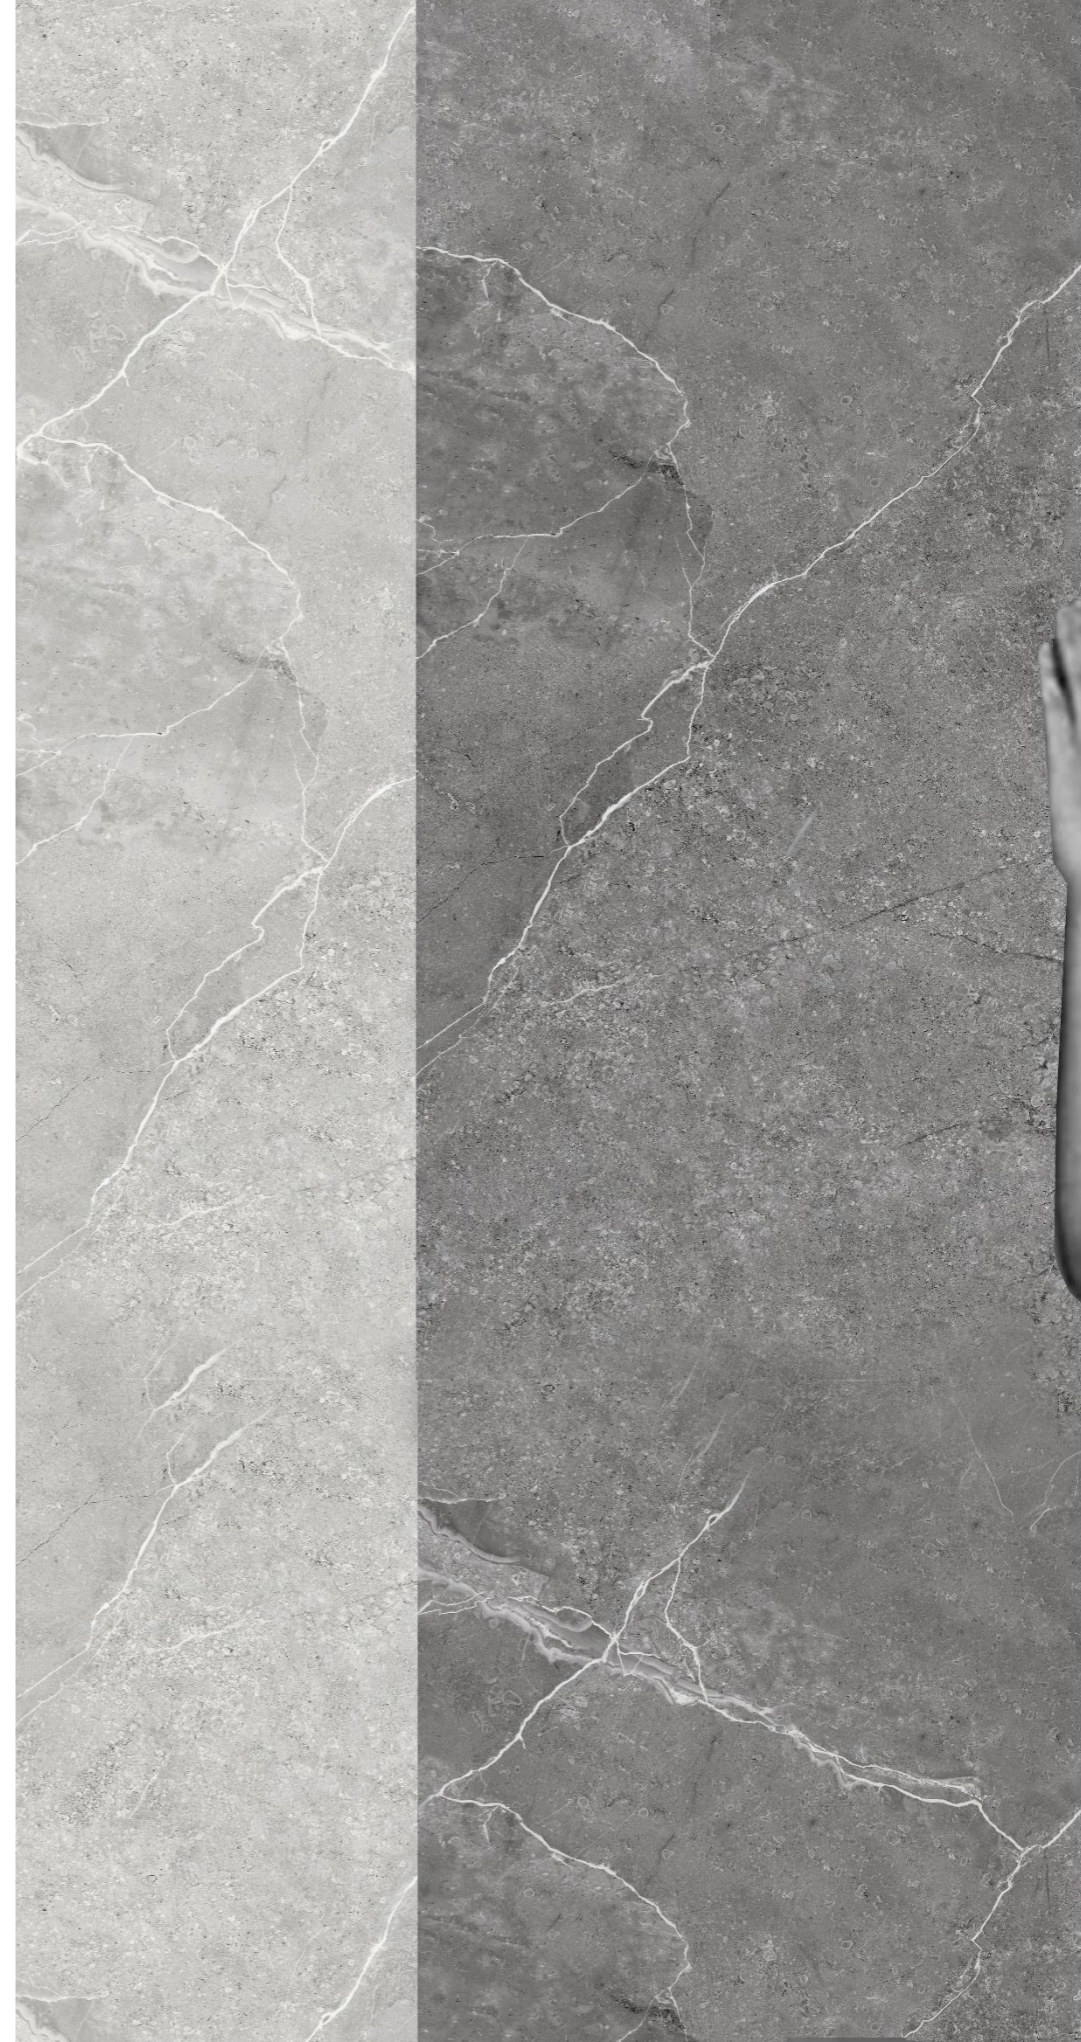

60*120

SUPER WHITE

Stone Collection

100*100

60.120

80*80

FLAMINA

Nano Polish