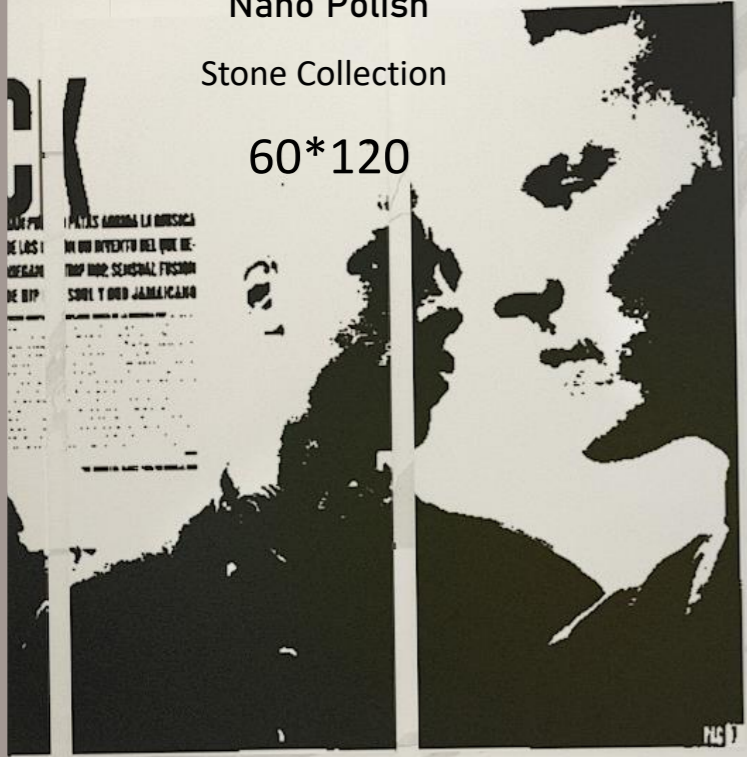

SANTA

Nano Polish

Stone Collection

60*120