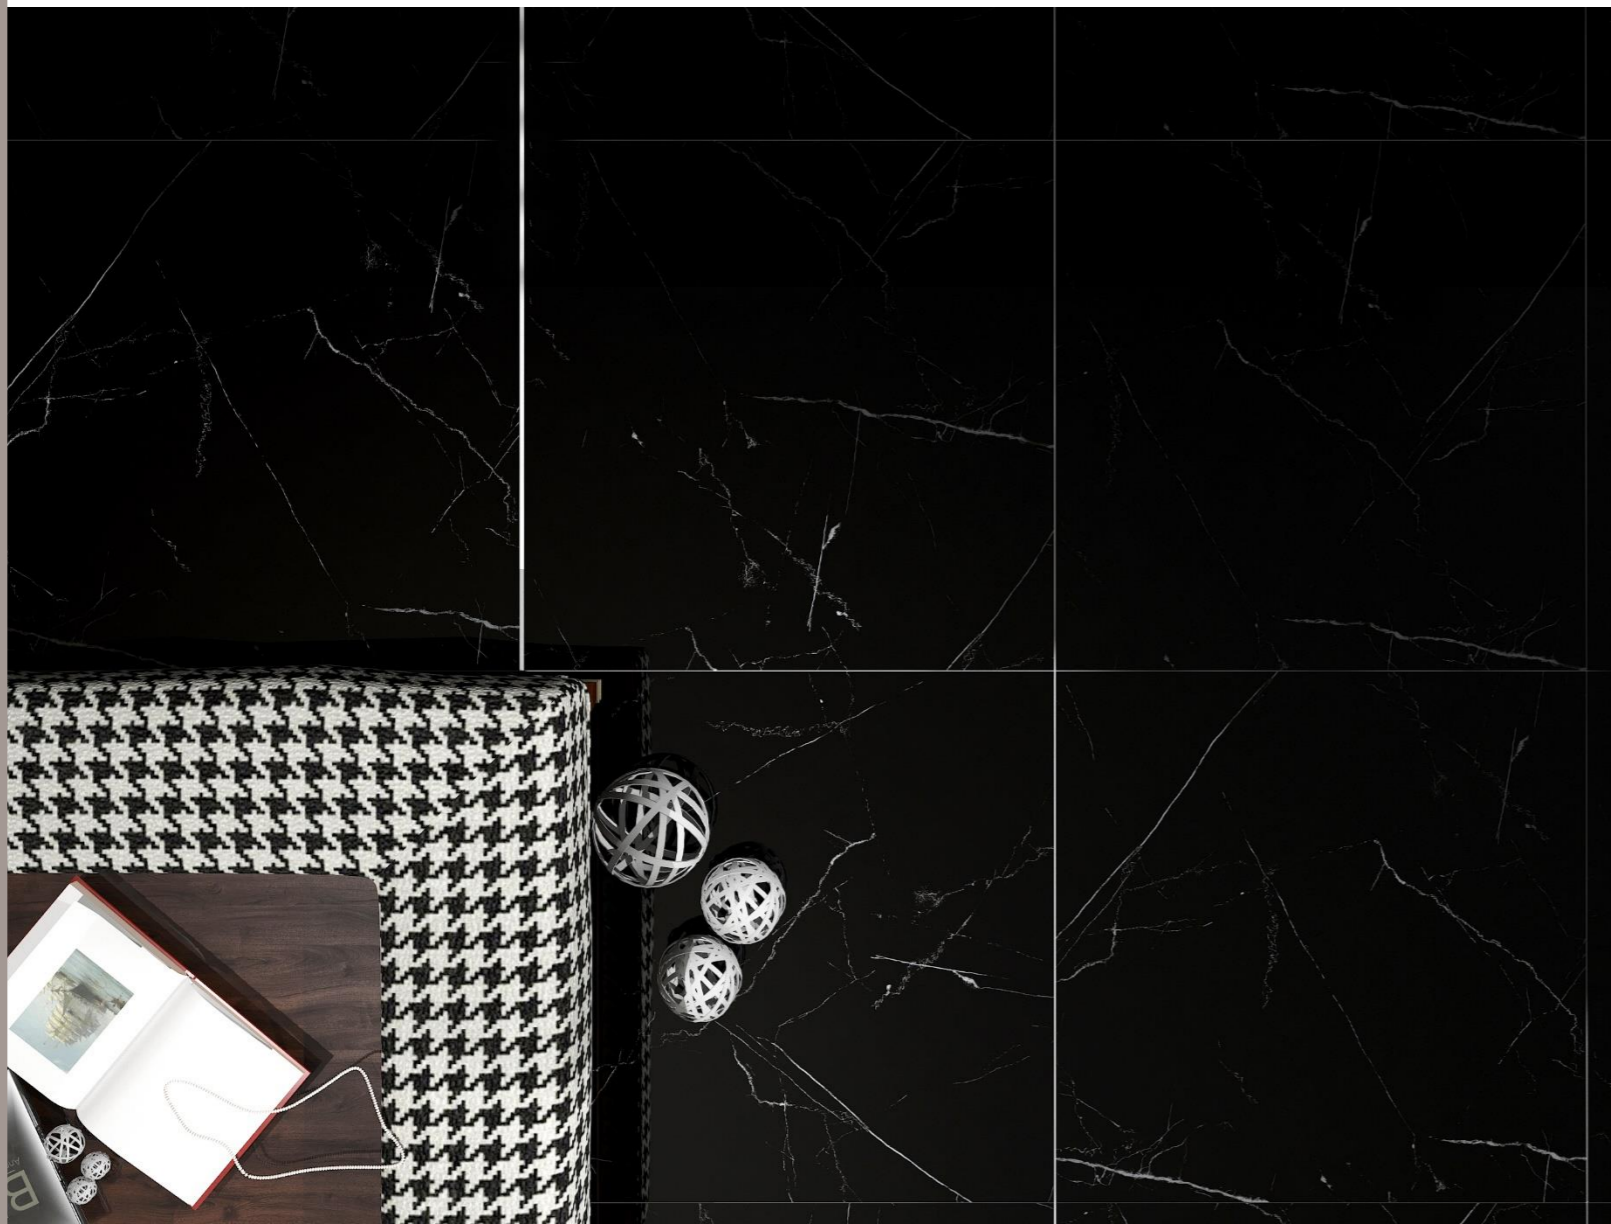

SETINA (BLACK)

Nano Polish

Stone Collection

80*80- 60*120