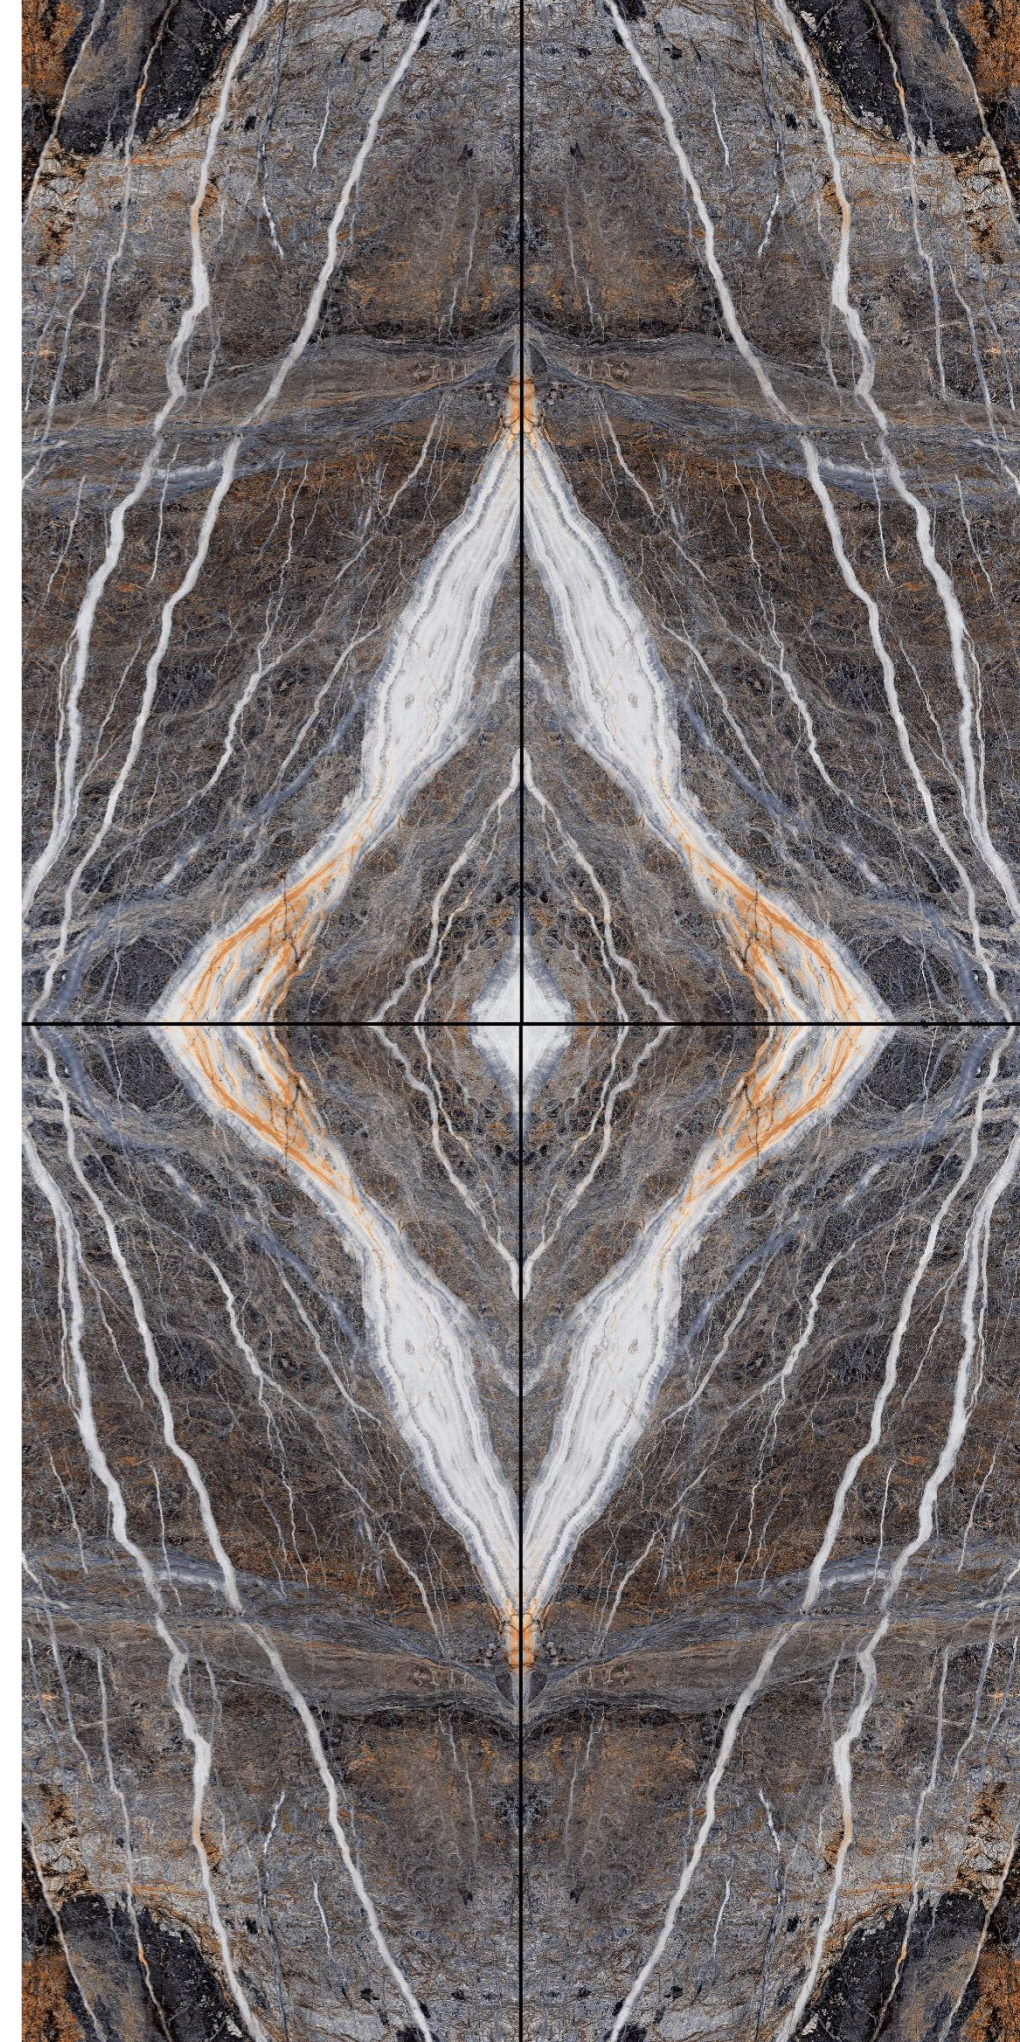

DELARIS

Nano Polish
Stone Collection

600*120

SANLI (BLUE) 

Nano Polish

Stone Collection

600*120

SANLI (BROWN) 