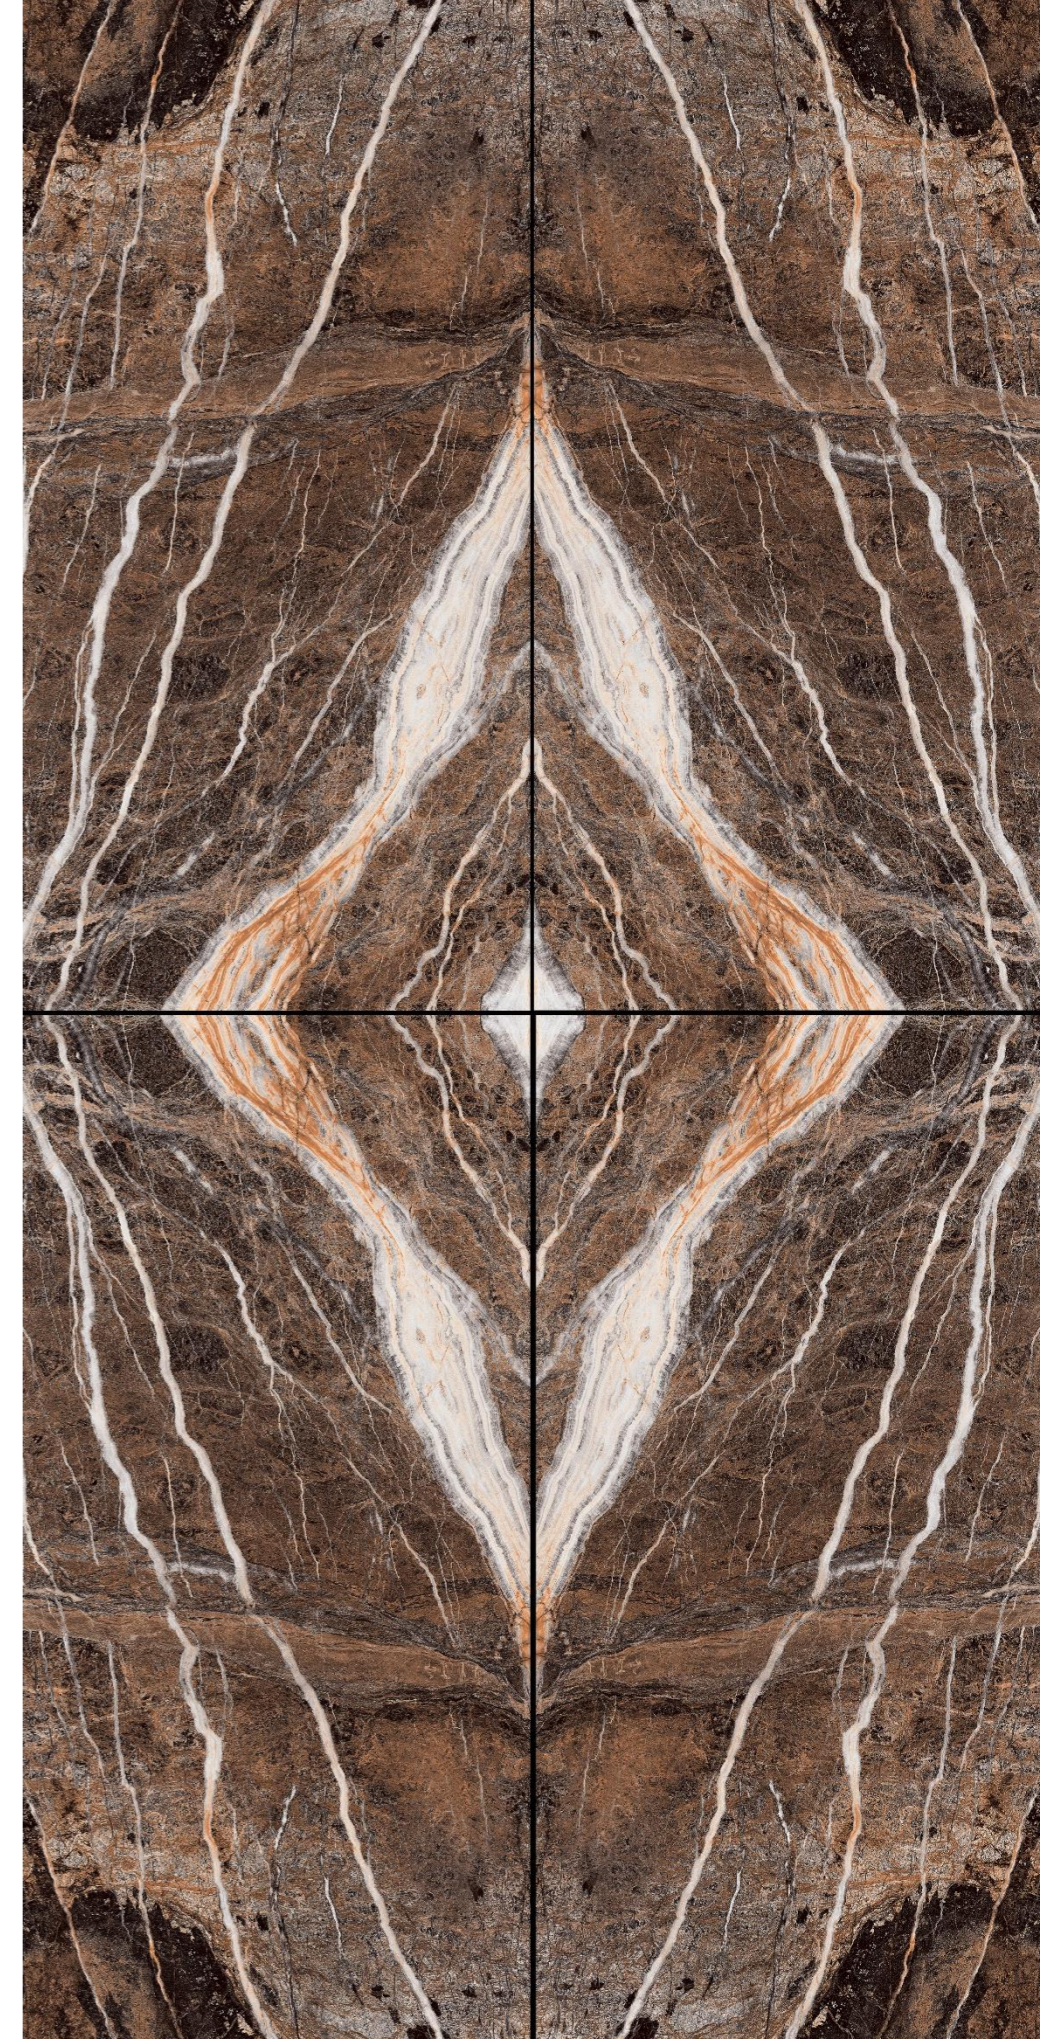

SANLI (BROWN)

Nano Polish

Stone Collection

600*120