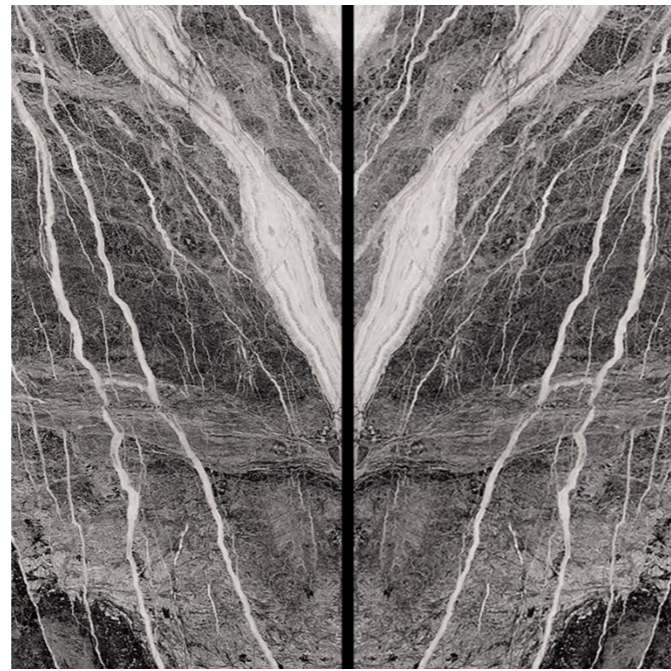

Nano Polish

Stone Collection

600*120

SANLI (BLACK)

Nano Polish

Stone Collection

600*120

SUNDIAL