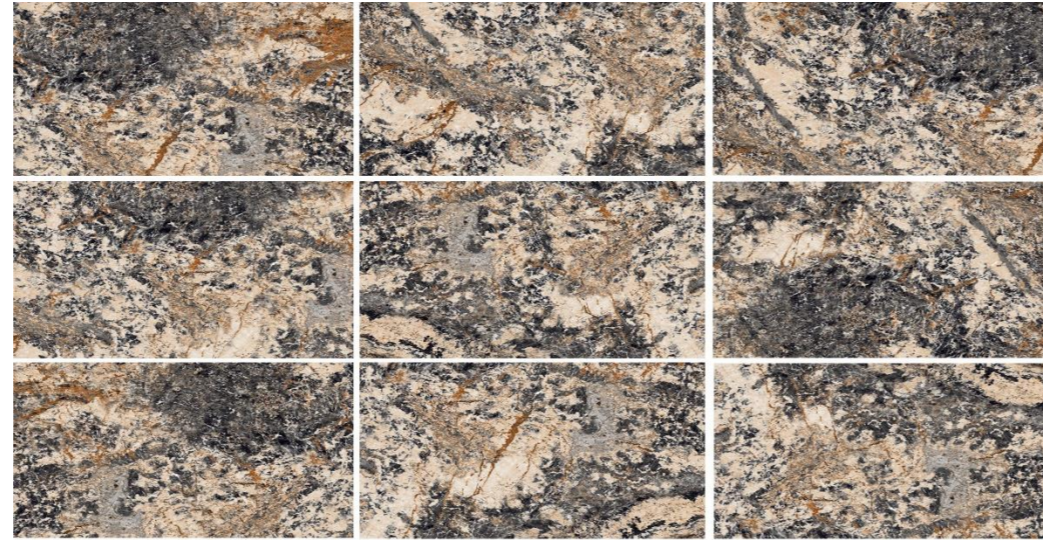

OCEAN

Nano Polish

Stone Collection

60*120