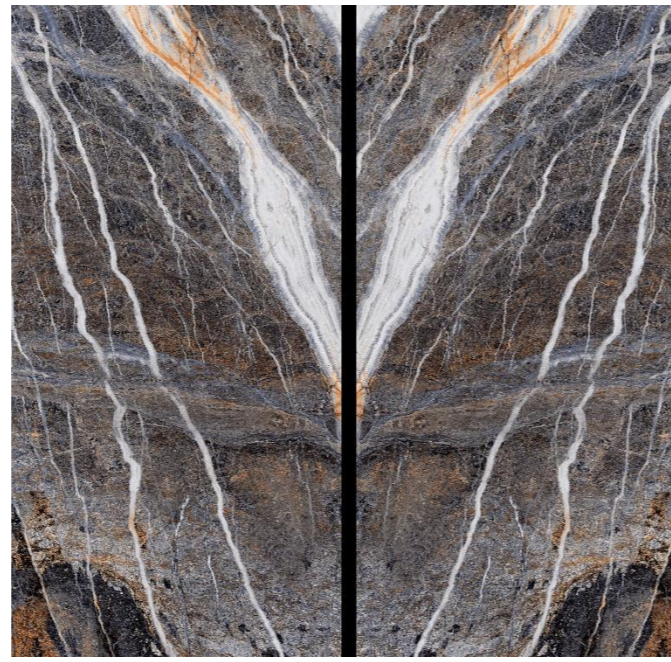

DELARIS

Nano Polish
Stone Collection

600*120

SANLI (BLUE) 

Nano Polish

Stone Collection

600*120

SANLI (BROWN) 