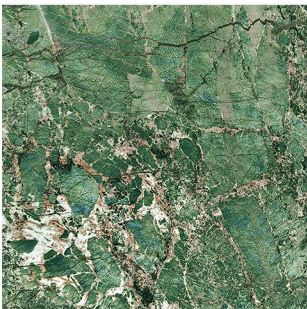

Color : Turquoise

Finishes :

polished

semipolished

matt

sugar

Name : **Augusts**

120 cm * 120 cm