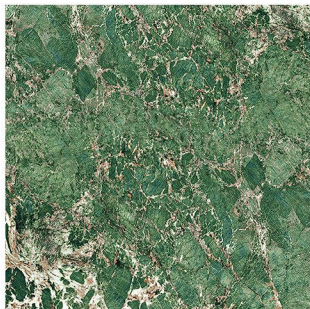

Color : Turquoise

Finishes :

polished

semipolished

matt

sugar

Name : **Augusts**

120 cm * 120 cm