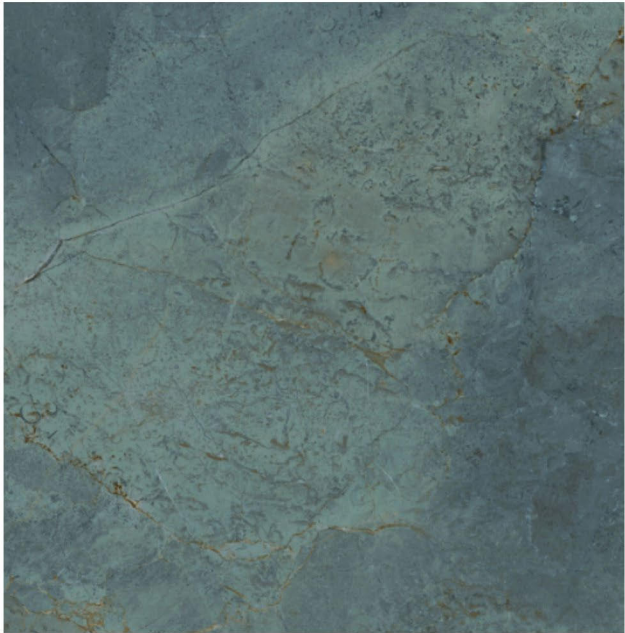

Name : **Augusts**

120 cm * 120 cm

Code : 3055

Faces : 12

Color : Turquoise

Finishes :

polished

semipolished

matt

sugar