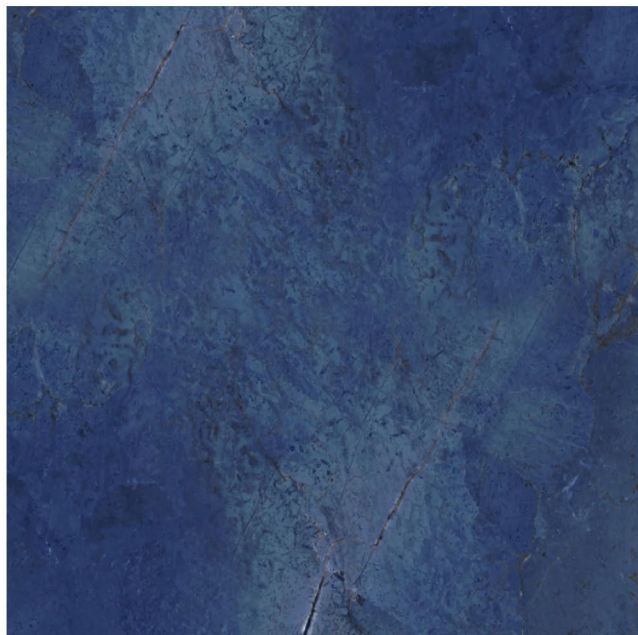

Color : Turquoise

Finishes :

polished

semipolished

matt

sugar

Name : **Augusts**

120 cm * 120 cm