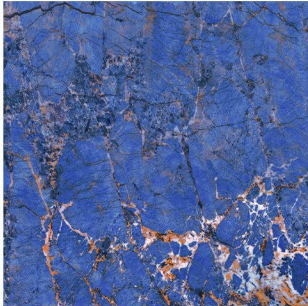

polished

semipolished

matt

sugar

Name : **Amazonite**

120 cm * 120 cm

Code : 6015

Faces : 6