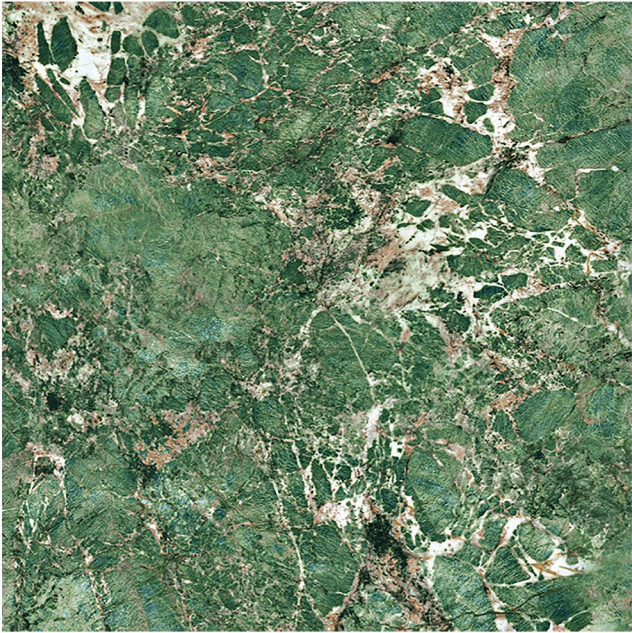

polished

semipolished

matt

sugar

Name : **Amazonite**

120 cm * 120 cm

Code : 6015

Faces : 6