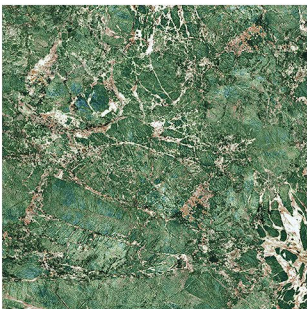

Color : Turquoise

Finishes :

polished

semipolished

matt

sugar

Name : **Augusts**

120 cm * 120 cm