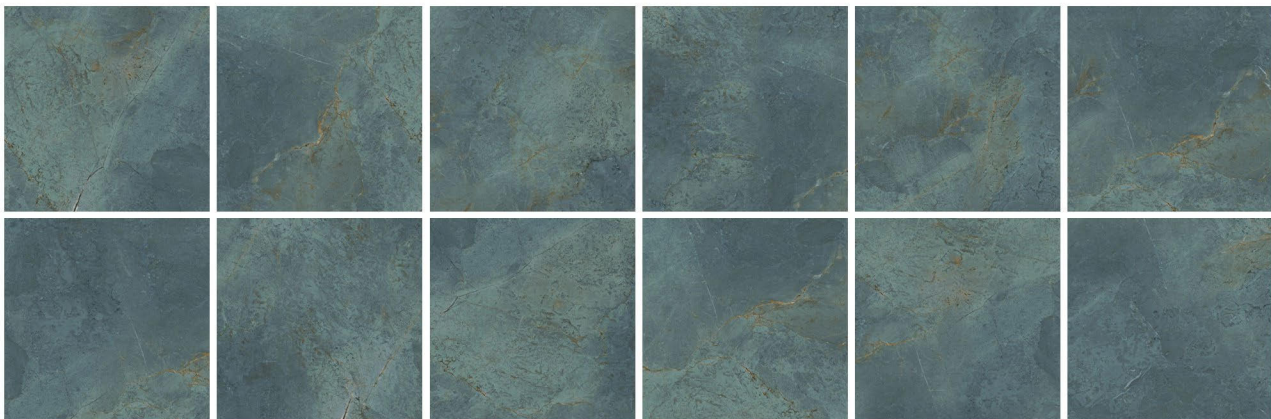

polished

semipolished

matt

sugar

Cement Look

Name : **Concrete shapes**

120 cm * 120 cm

Code : 8010