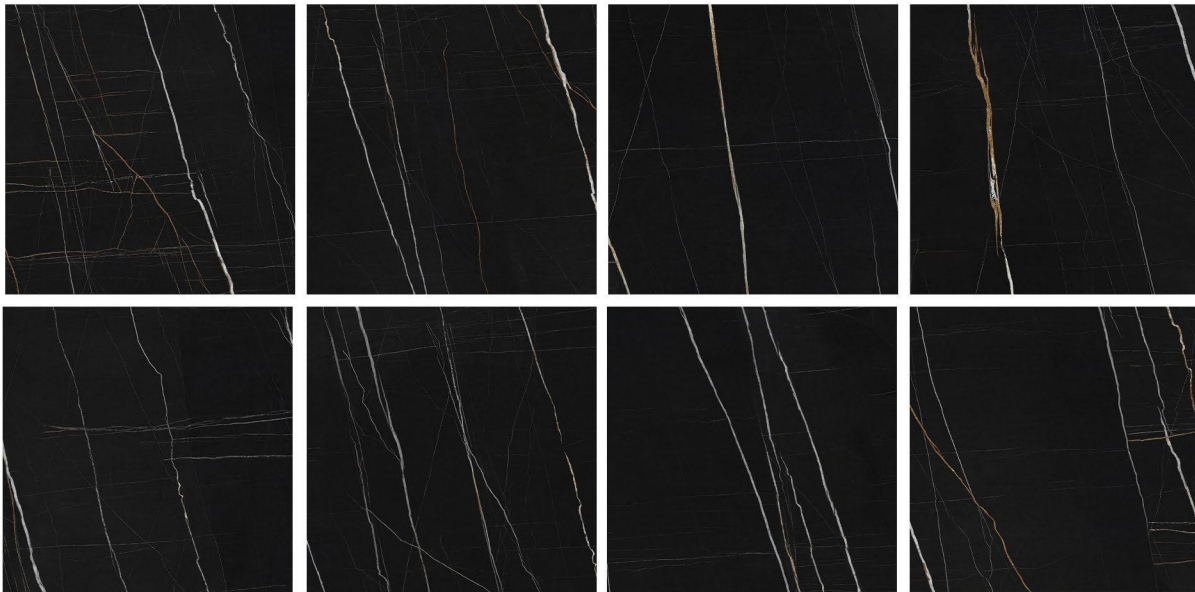

Finishes :

polished

semi polished

matt

sugar

Name : **Dallas**

120 cm * 120 cm

Code : 3020