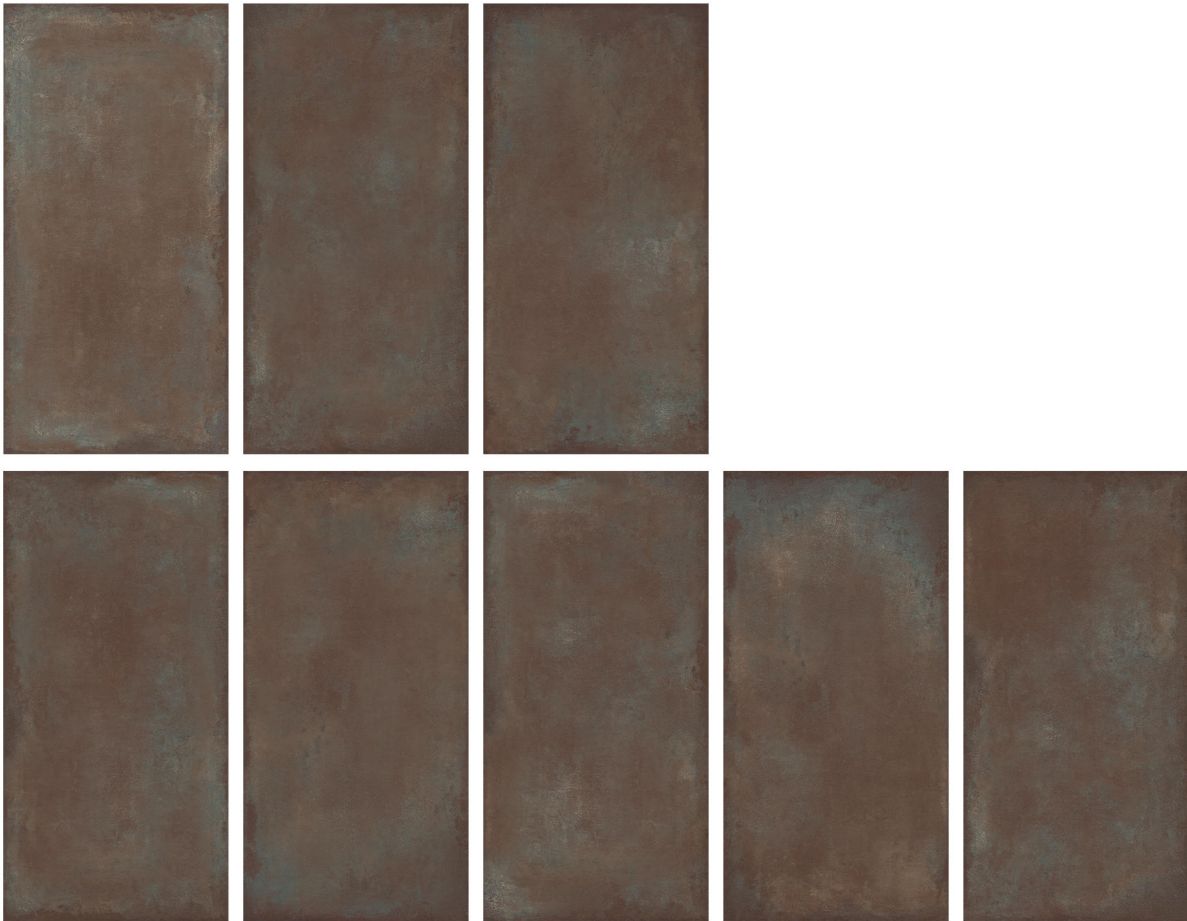

Finishes :

polished

semipolished

matt

sugar

Name : **Millenials**

Code : 160420

Faces : 8