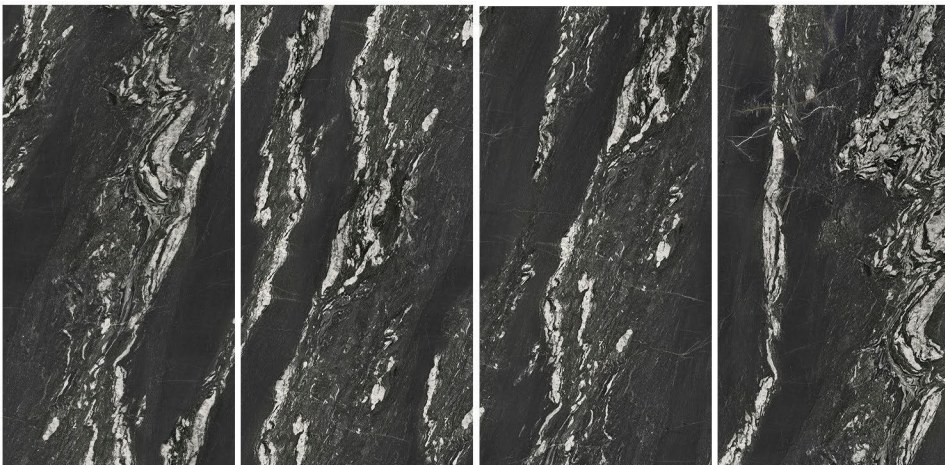

polished

semipolished

matt

sugar

Name : **Black Dragon**

120 cm \* 240 cm

Code : 7020

Faces : 4