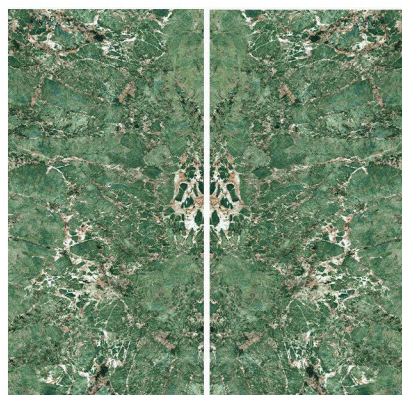

Name : **Amazonite** turquoise