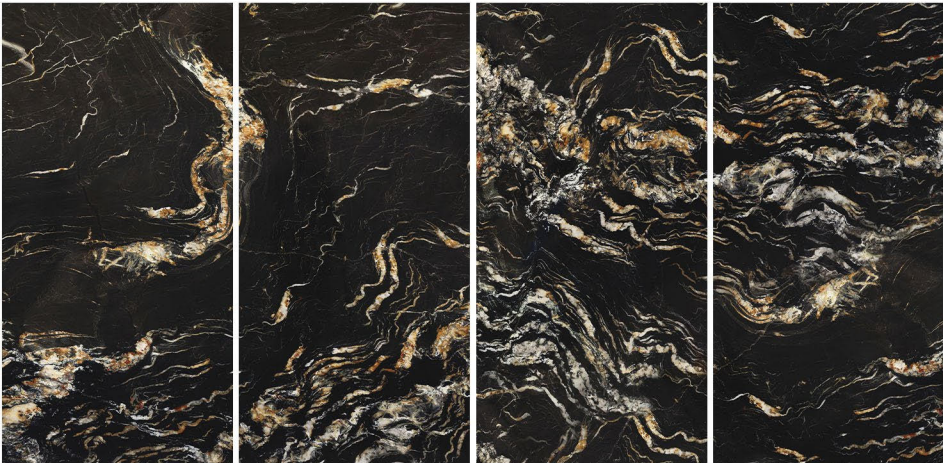

Color :

Finishes :

polished

semipolished

matt

sugar

Name : **Black Dragon**

120 cm \* 300 cm