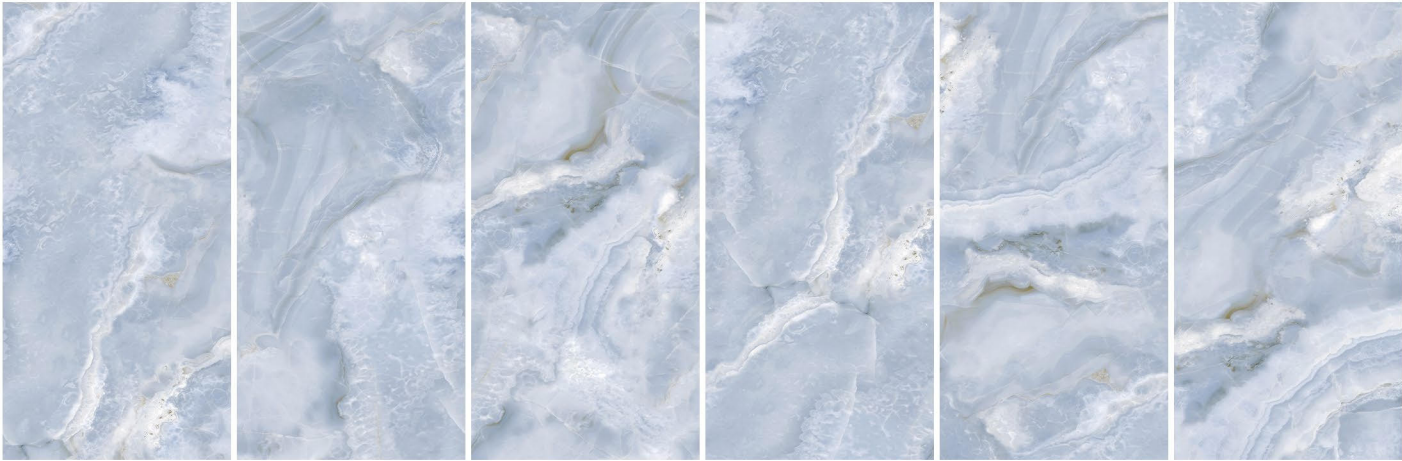

Name : **Carroll**

120 cm * 240 cm

Code : 1155

Faces : 6

Color : royal blue

Finishes :

polished

semipolished

matt

sugar