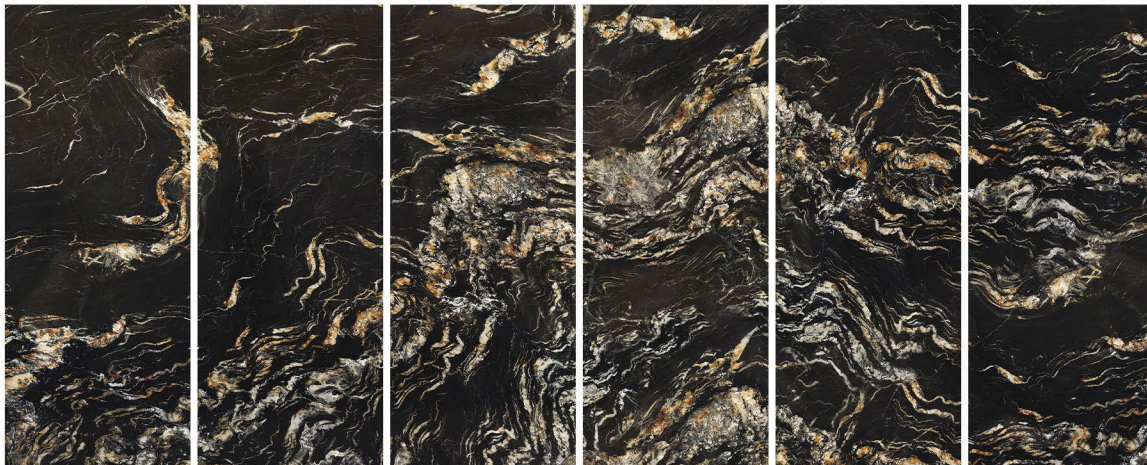

Code : 7020

Faces : 6

Color :

Finishes :

polished

semipolished

matt

sugar