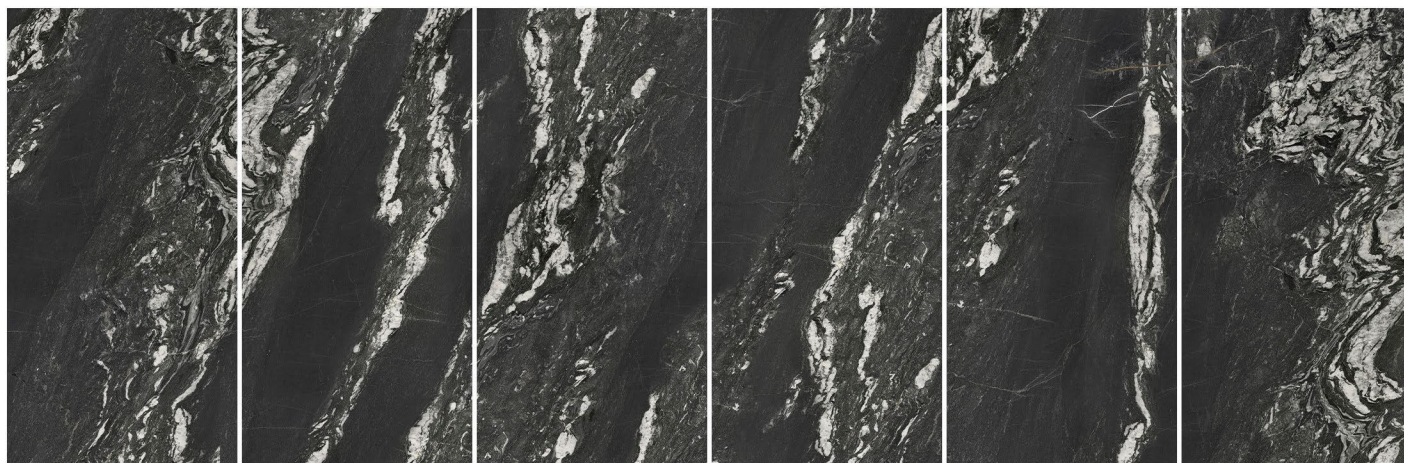

Code : 7010

Faces : 6

Color : black

Finishes :

polished

semipolished

matt

sugar