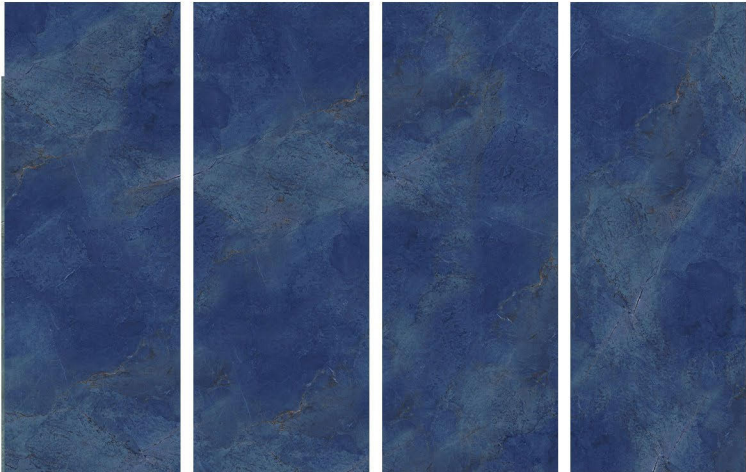

sugar

Name : **Augusts**

Finishes :

polish

matt

semi polish

semi shuger

Code : 3050