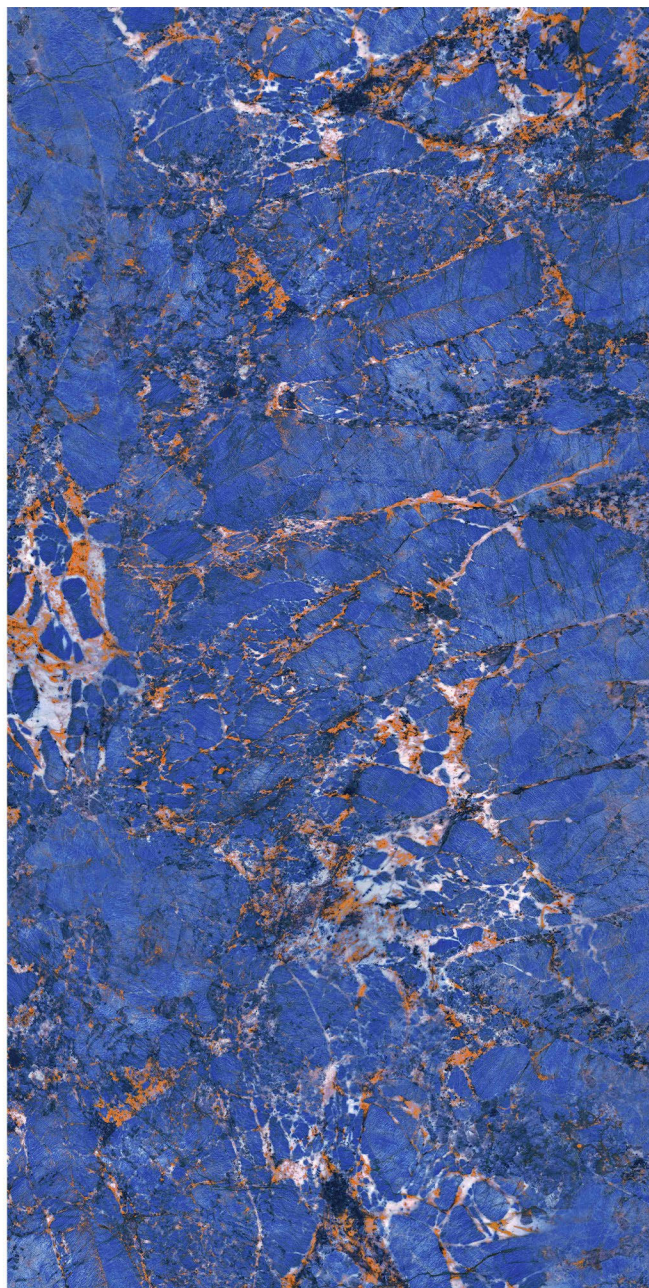

Color : Turquoise

Finishes :

polished

semipolished

matt

sugar

Name : **Amazonite**

120 cm \* 240 cm