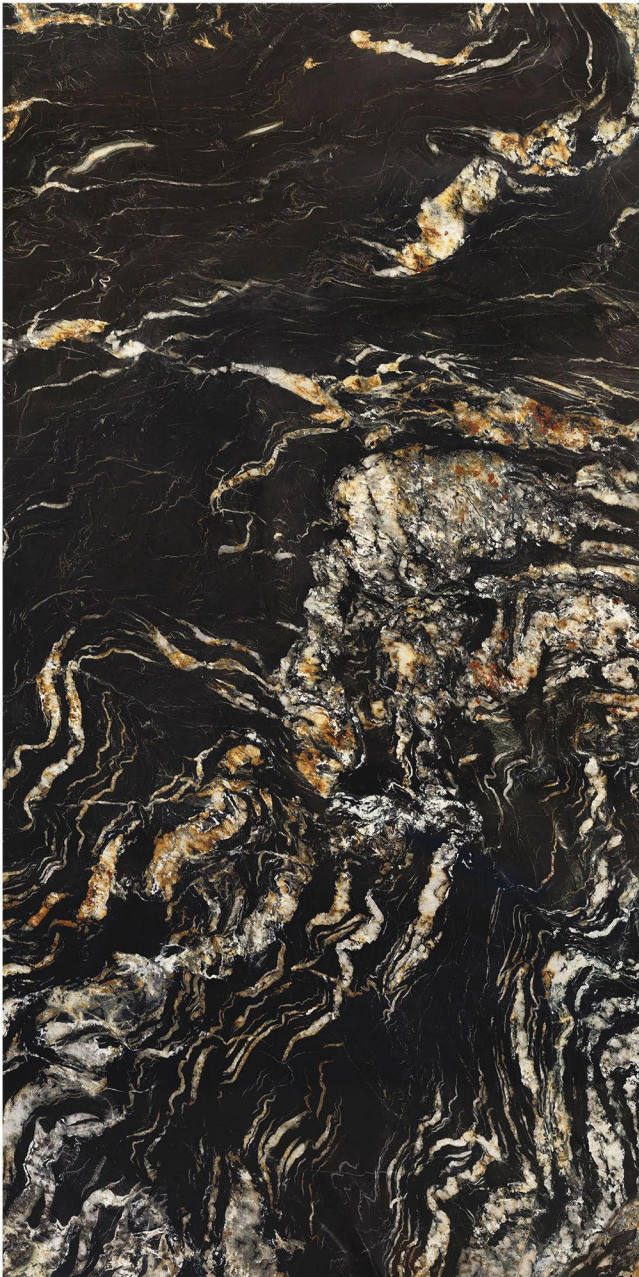

Name : **Black Dragon**

160 cm * 320 cm

Code : 7020

Faces : 4

Color :

Finishes :

polished

semipolished

matt

sugar