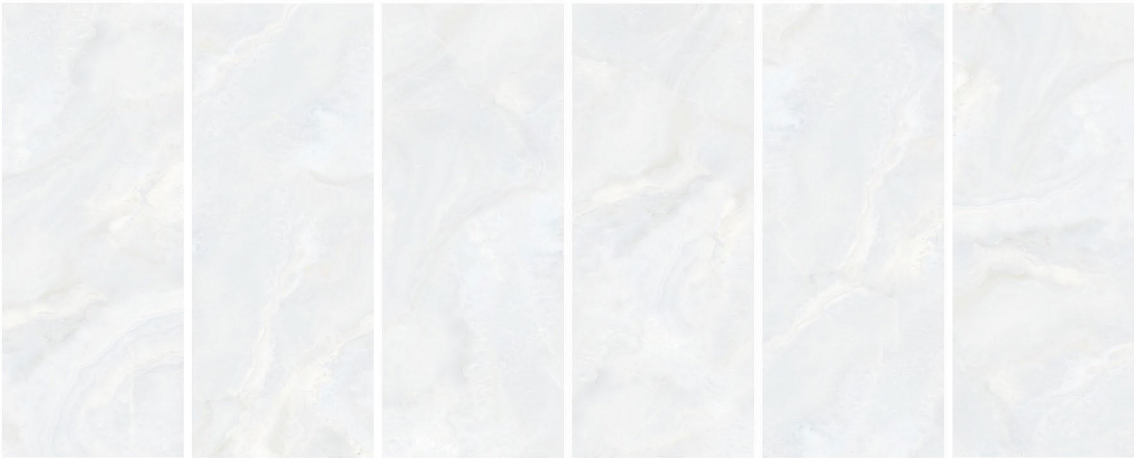

polished

semipolished

matt

sugar

Name : **Carroll**

160 cm \* 320 cm

Code : 1150

Faces : 4