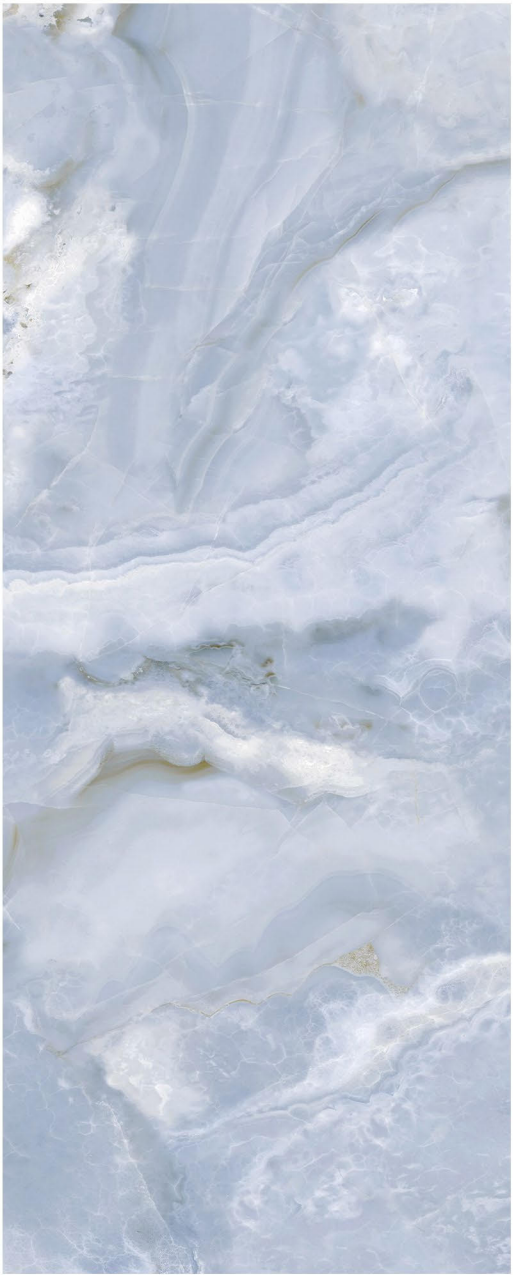

polished

semipolished

matt

sugar

Name : **Carroll**

120 cm \* 300 cm

Code : 1155

Faces : 6